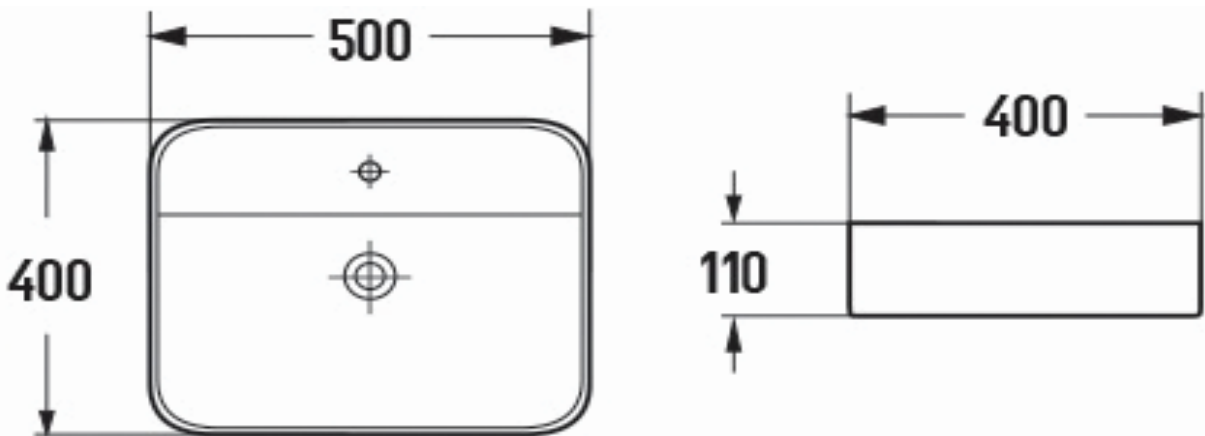

Verde UAE: Tel 02 559 8662 / P.O. Box 45557 Abu Dhabi
Website: www.verdeuae.com / Email: info@verdeuae.com

Verde reserves the right to revise the technical data as above, and is subject to change