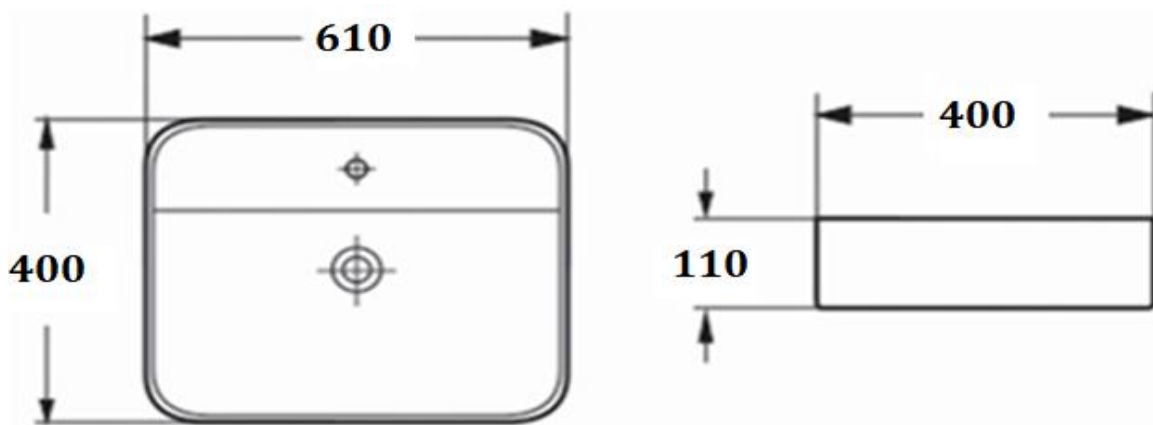

PRODUCT DESCRIPTION: Countertop Wash Basin with tap hole.

Product Ref Code :	VCP 78574(60)MH
Product Size (mm) :	610*400*110
Material :	Ceramic
Mounting Type :	Above counter
Finish :	Grey Matt

DIMENSIONAL DRAWING