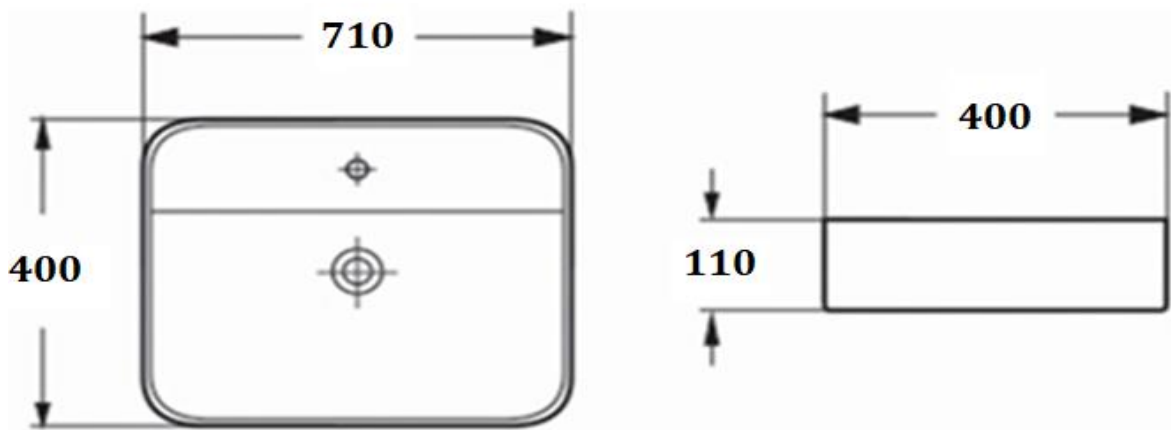

PRODUCT DESCRIPTION: Countertop Wash Basin with tap hole.

Product Ref Code :	VCP 78574(70)MC
Product Size (mm) :	710*400*110
Material :	Ceramic
Mounting Type :	Above counter
Finish :	Beige Matt

DIMENSIONAL DRAWING