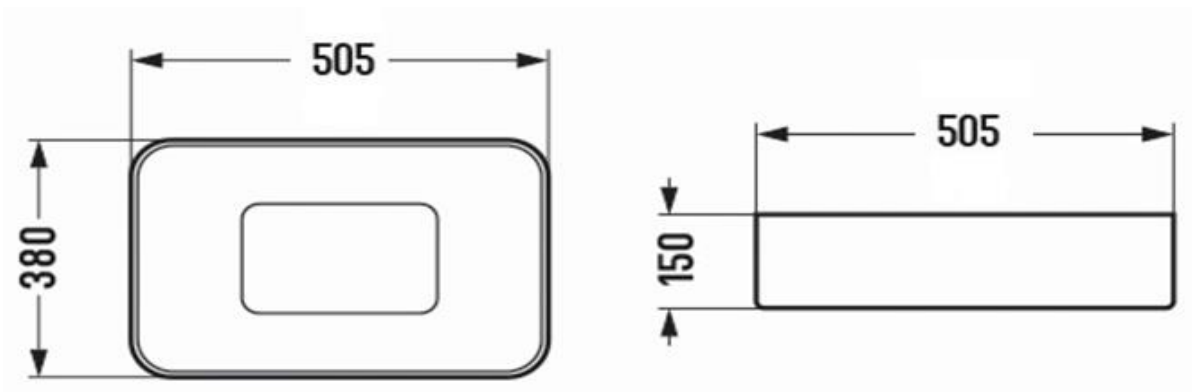

PRODUCT DESCRIPTION: Countertop Wash Basin without tap hole.

Product Ref Code :	VCP 78575B (50) MB
Product Size (mm) :	505*380*150
Material :	Ceramic
Mounting Type :	Above counter
Finish :	Black Matt

DIMENSIONAL DRAWING