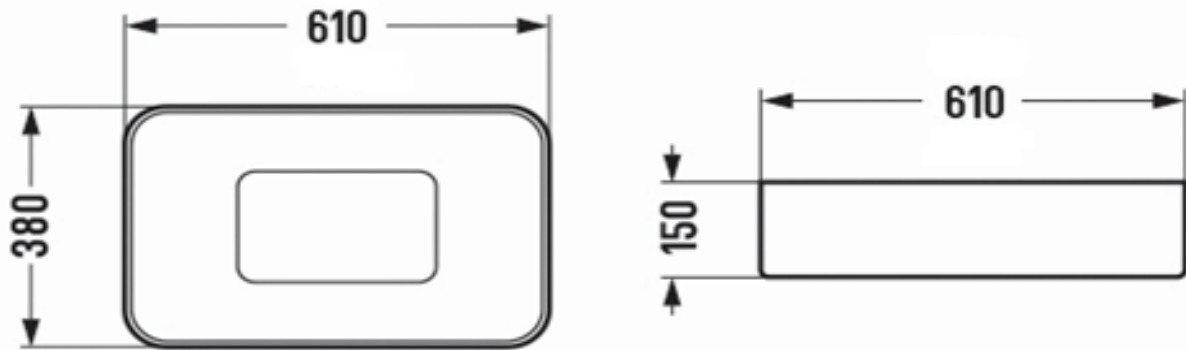

PRODUCT DESCRIPTION: Countertop Wash Basin without tap hole.

Product Ref Code :	VCP 78575B(60)MH
Product Size (mm) :	610*380*150
Material :	Ceramic
Mounting Type :	Above counter
Finish :	Grey Matt

DIMENSIONAL DRAWING