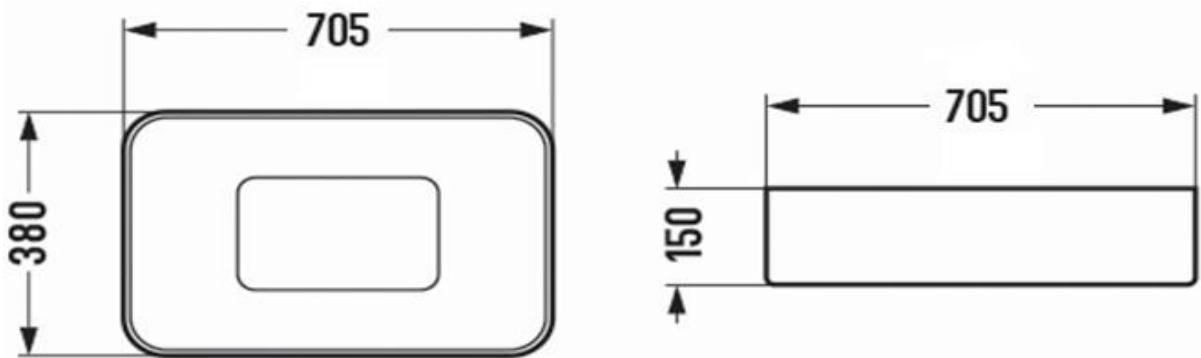

Verde UAE: Tel 02 559 8662 / P.O. Box 45557 Abu Dhabi
Website: www.verdeuae.com / Email: info@verdeuae.com

Verde reserves the right to revise the technical data as above, and is subject to change