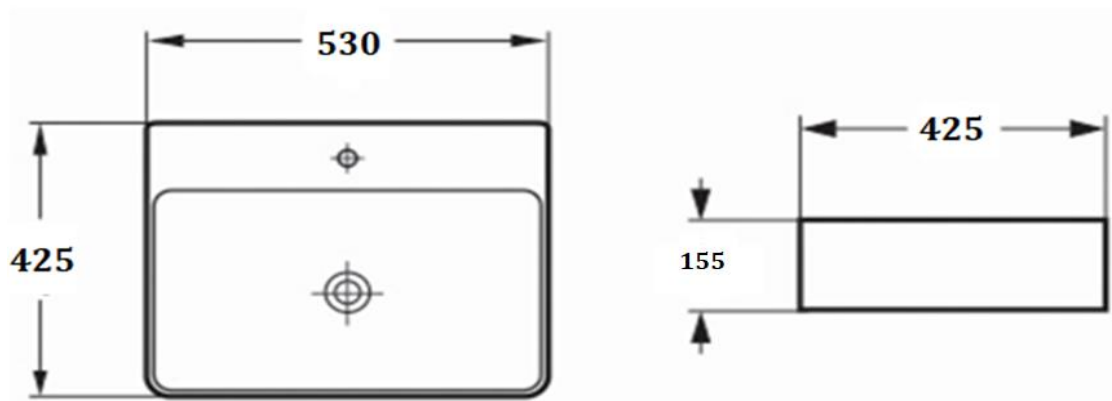

Verde UAE: Tel 02 559 8662 / P.O. Box 45557 Abu Dhabi
Website: www.verdeuae.com / Email: info@verdeuae.com

Verde reserves the right to revise the technical data as above, and is subject to change