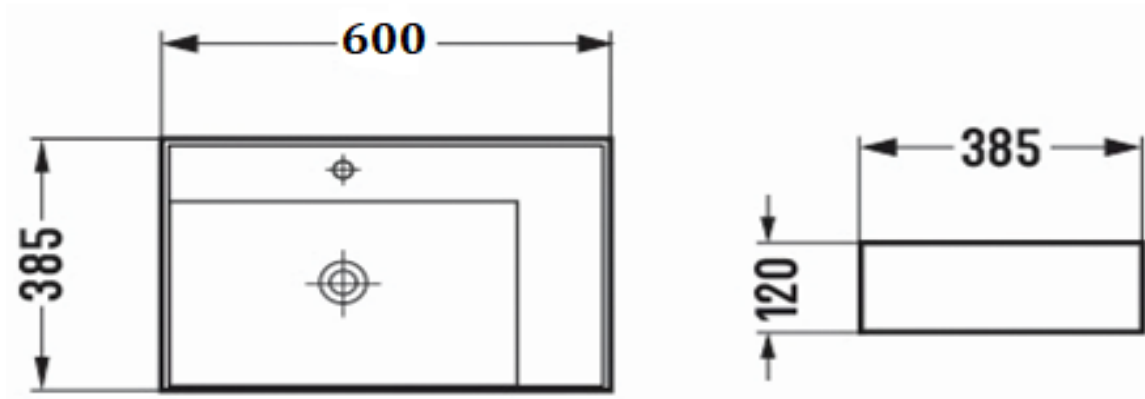

Verde UAE: Tel 02 559 8662 / P.O. Box 45557 Abu Dhabi
Website: www.verdeuae.com / Email: info@verdeuae.com

Verde reserves the right to revise the technical data as above, and is subject to change