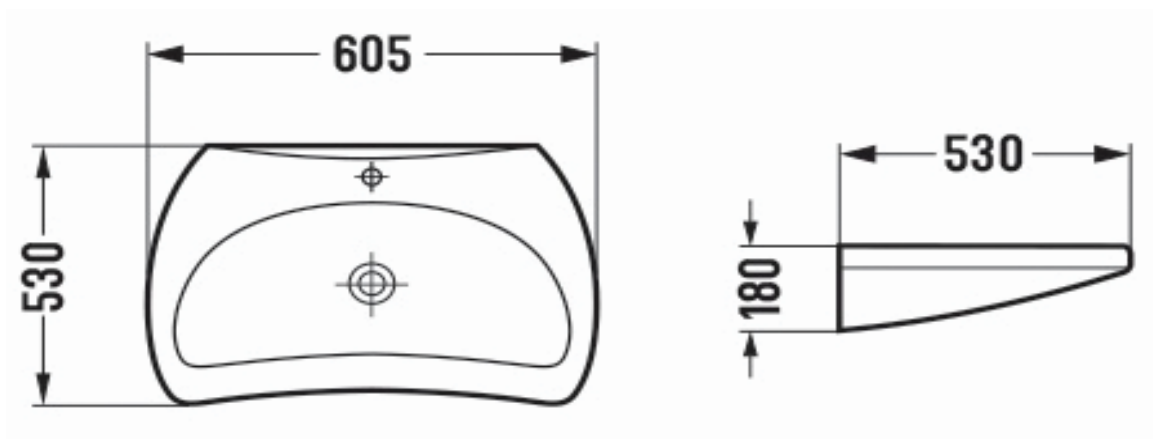

PRODUCT DESCRIPTION: Handicap Wash Basin wall mounted.

Product Ref Code :	VCP 78695
Product Size (mm) :	605*530*180
Material :	Ceramic
Mounting Type :	Wall Hung
Finish :	White Glossy

DIMENSIONAL DRAWING