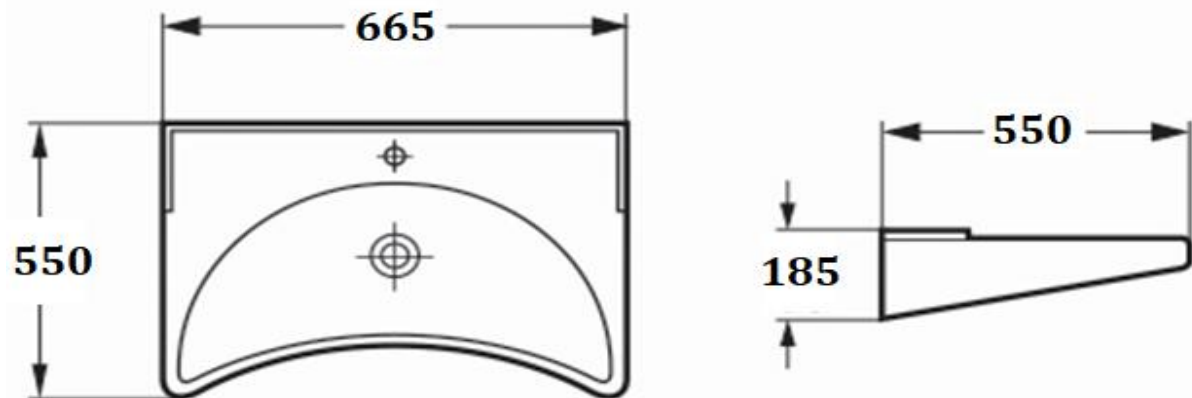

PRODUCT DESCRIPTION: Handicap Wash Basin wall mounted.

Product Ref Code :	VCP 78697
Product Size (mm) :	665*550*185
Material :	Ceramic
Mounting Type :	Wall Hung
Finish :	White Glossy

DIMENSIONAL DRAWING