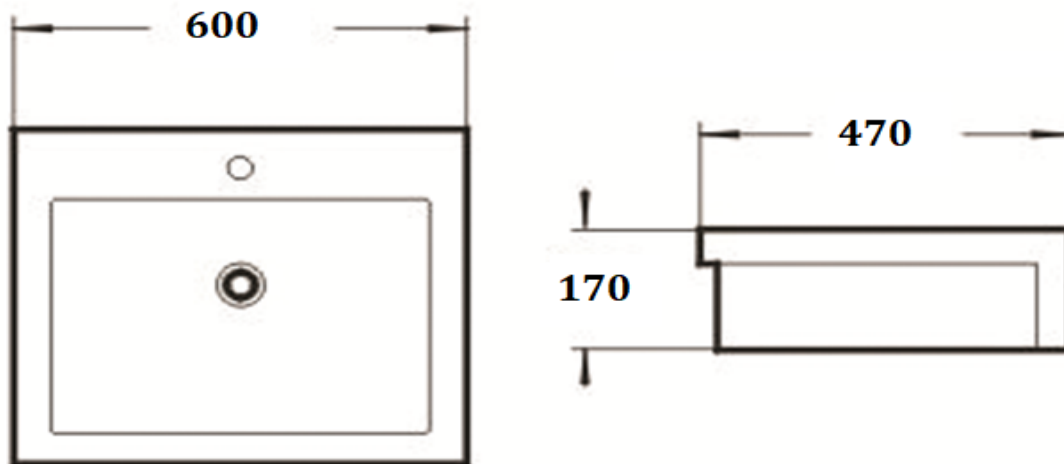

Verde UAE: Tel 02 559 8662 / P.O. Box 45557 Abu Dhabi
Website: www.verdeuae.com / Email: info@verdeuae.com

Verde reserves the right to revise the technical data as above, and is subject to change