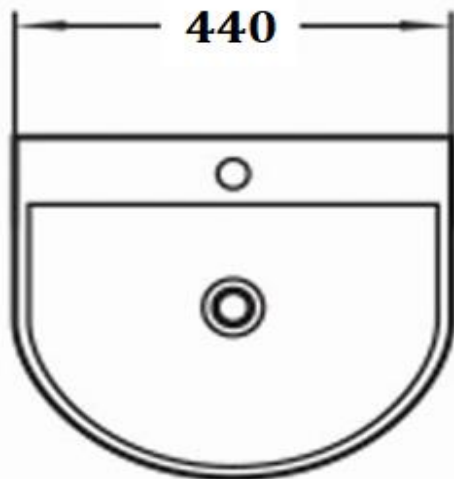

Verde UAE: Tel 02 559 8662 / P.O. Box 45557 Abu Dhabi
Website: www.verdeuae.com / Email: info@verdeuae.com

Verde reserves the right to revise the technical data as above, and is subject to change