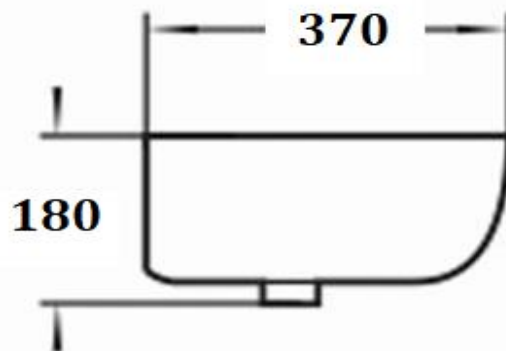

Verde UAE: Tel 02 559 8662 / P.O. Box 45557 Abu Dhabi
Website: www.verdeuae.com / Email: info@verdeuae.com

Verde reserves the right to revise the technical data as above, and is subject to change