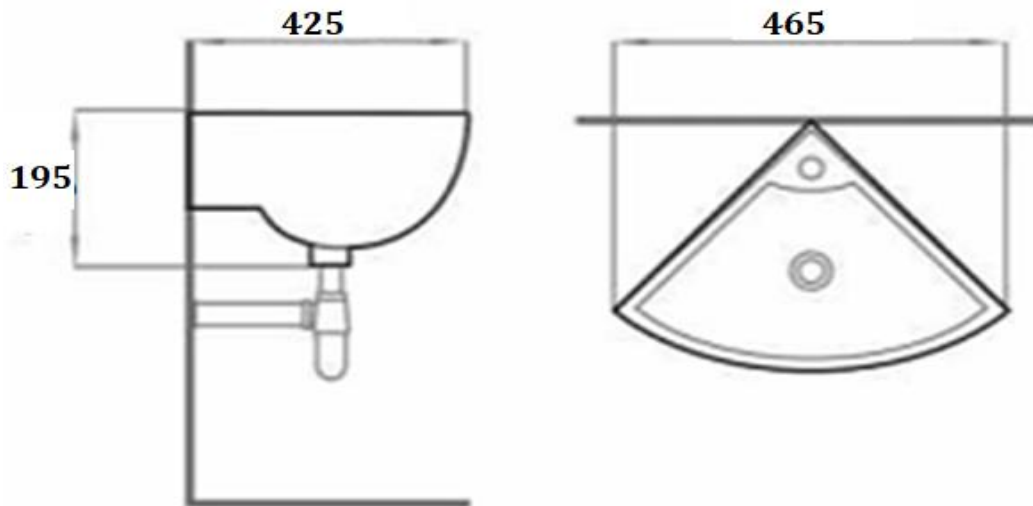

DIMENSIONAL DRAWING