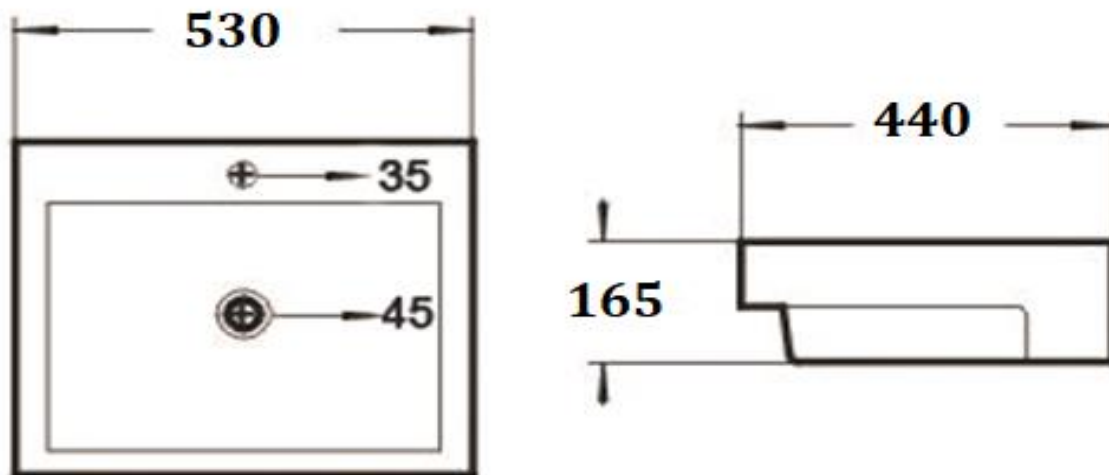

Verde UAE: Tel 02 559 8662 / P.O. Box 45557 Abu Dhabi
Website: www.verdeuae.com / Email: info@verdeuae.com

Verde reserves the right to revise the technical data as above, and is subject to change