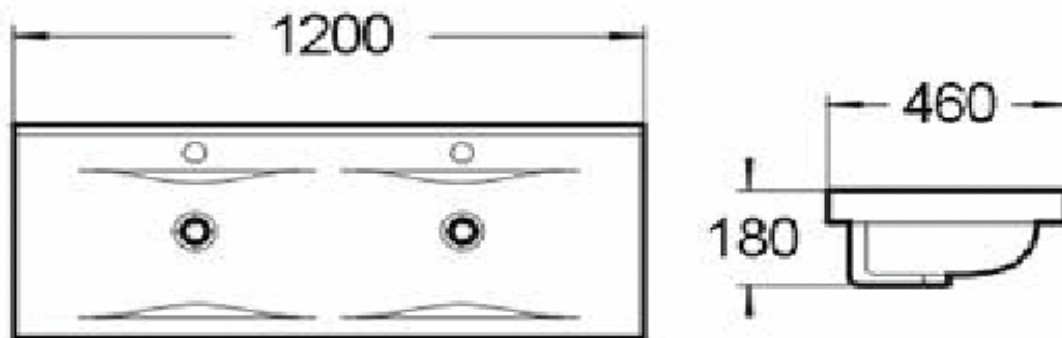

Verde UAE: Tel 02 559 8662 / P.O. Box 45557 Abu Dhabi
Website: www.verdeuae.com / Email: info@verdeuae.com

Verde reserves the right to revise the technical data as above, and is subject to change