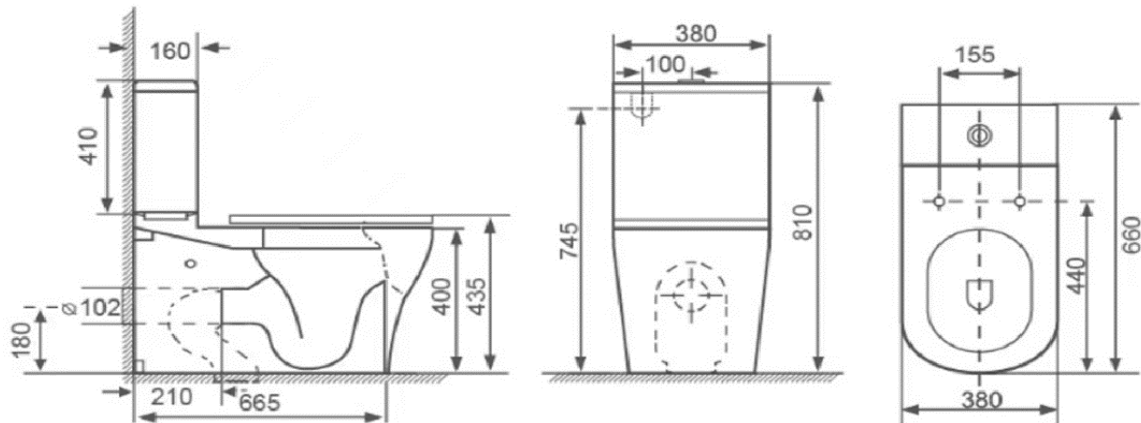

Verde UAE: Tel 02 559 8662 / P.O. Box 45557 Abu Dhabi
Website: www.verdeuae.com / Email: info@verdeuae.com

Verde reserves the right to revise the technical data as above, and is subject to change