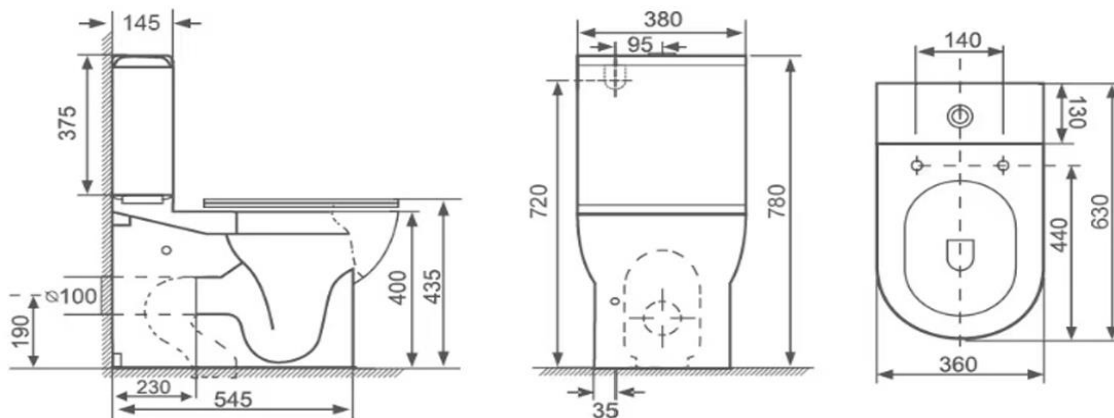

Verde UAE: Tel 02 559 8662 / P.O. Box 45557 Abu Dhabi
Website: www.verdeuae.com / Email: info@verdeuae.com

Verde reserves the right to revise the technical data as above, and is subject to change