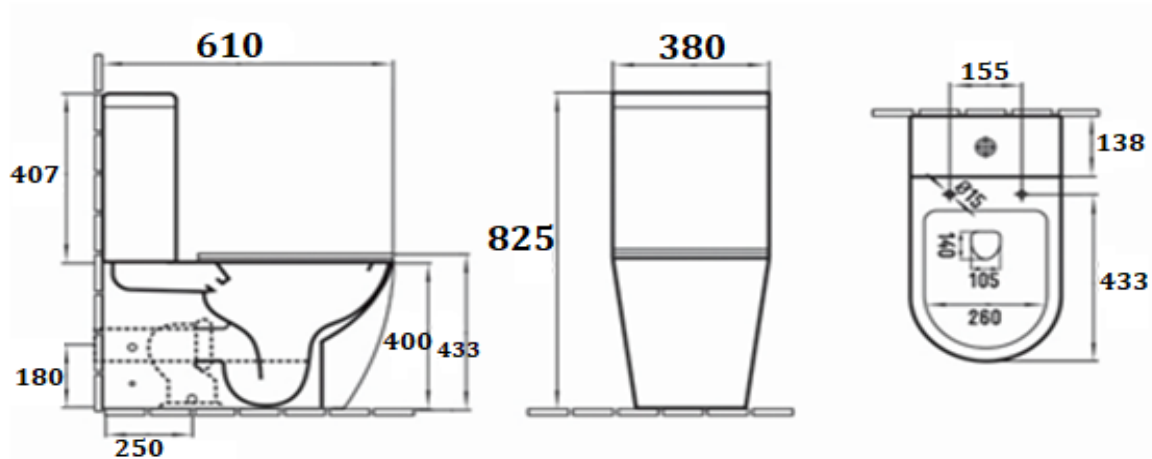

**PRODUCT DESCRIPTION:** Dream Water Closet with UF slim soft close seat and cover with metal hinges, with fixing bolts.

<b>Product Ref Code :</b>	<b>VCP A2342MB</b>
<b>Product Size (mm) :</b>	<b>610*380*825</b>
<b>Material :</b>	<b>Ceramic</b>
<b>Mounting Type :</b>	<b>Floor mounted</b>
<b>Finish :</b>	<b>Black Matt</b>

### DIMENSIONAL DRAWING

Verde UAE: Tel 02 559 8662 / P.O. Box 45557 Abu Dhabi  
Website: [www.verdeuae.com](http://www.verdeuae.com) / Email: [info@verdeuae.com](mailto:info@verdeuae.com)

Verde reserves the right to revise the technical data as above, and is subject to change