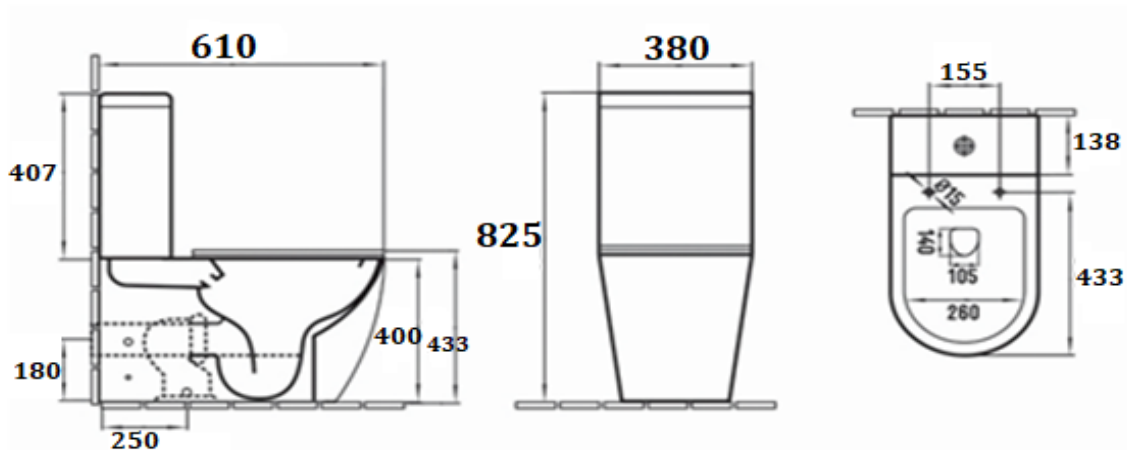

Verde UAE: Tel 02 559 8662 / P.O. Box 45557 Abu Dhabi
Website: www.verdeuae.com / Email: info@verdeuae.com

Verde reserves the right to revise the technical data as above, and is subject to change