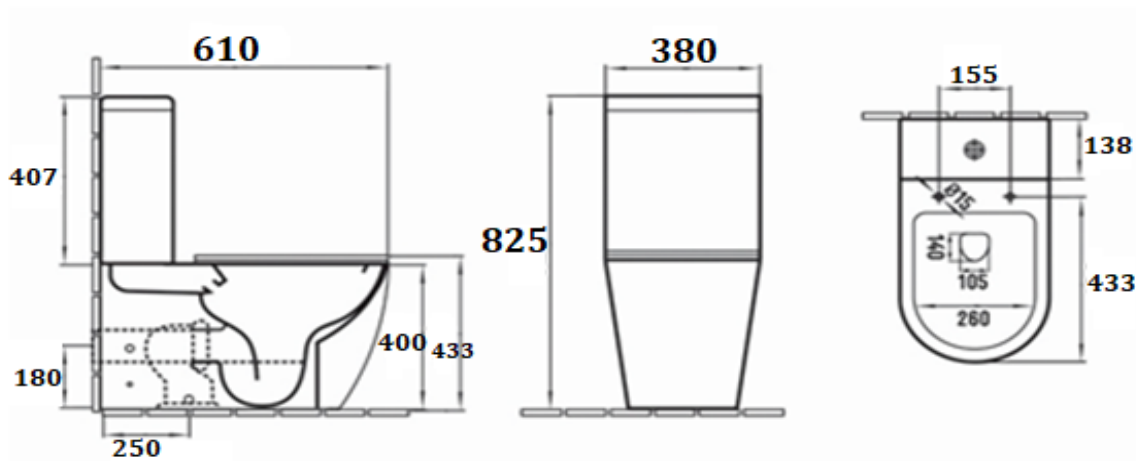

Verde UAE: Tel 02 559 8662 / P.O. Box 45557 Abu Dhabi
Website: www.verdeuae.com / Email: info@verdeuae.com

Verde reserves the right to revise the technical data as above, and is subject to change