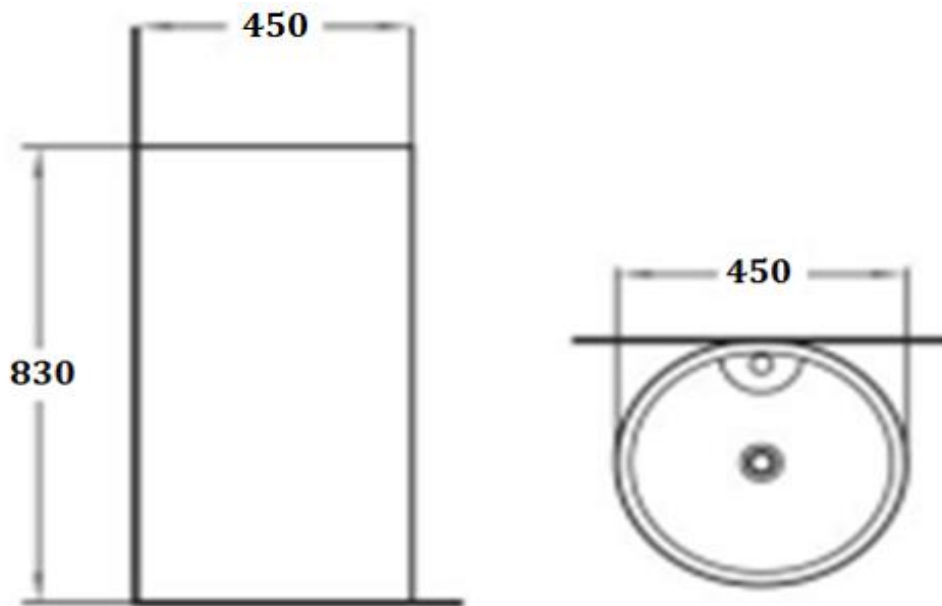

DIMENSIONAL DRAWING