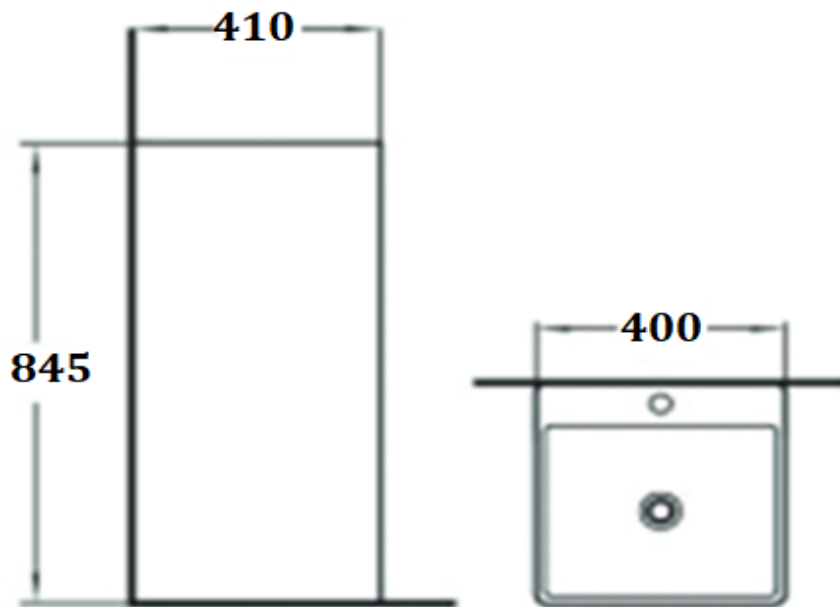

DIMENSIONAL DRAWING