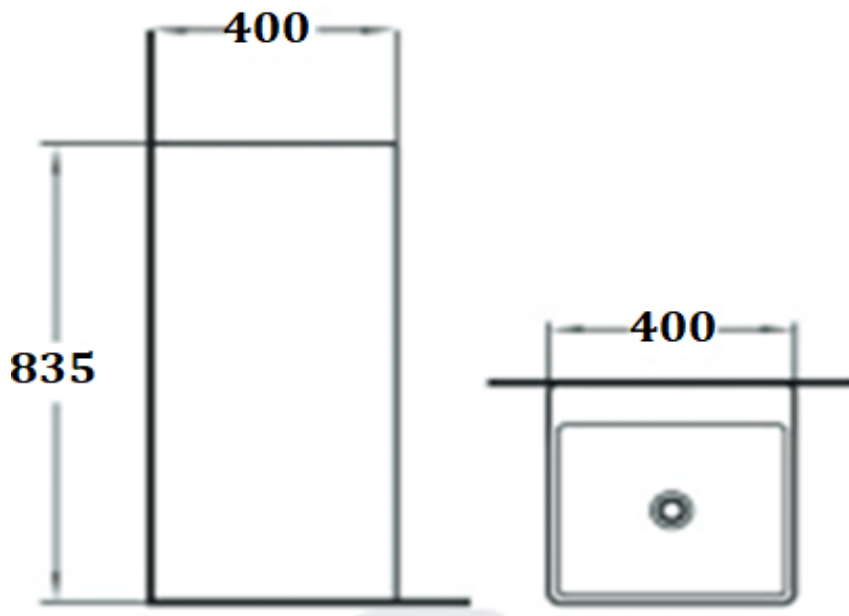

DIMENSIONAL DRAWING