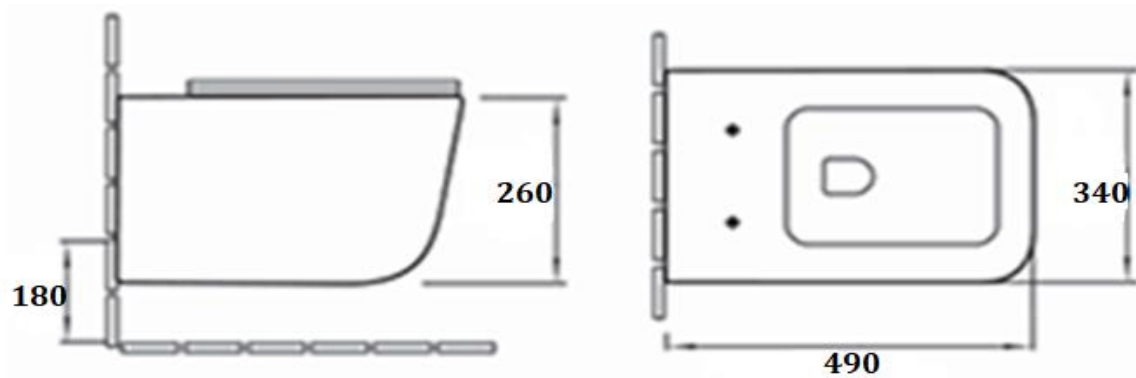

Verde UAE: Tel 02 559 8662 / P.O. Box 45557 Abu Dhabi
Website: www.verdeuae.com / Email: info@verdeuae.com

Verde reserves the right to revise the technical data as above, and is subject to change