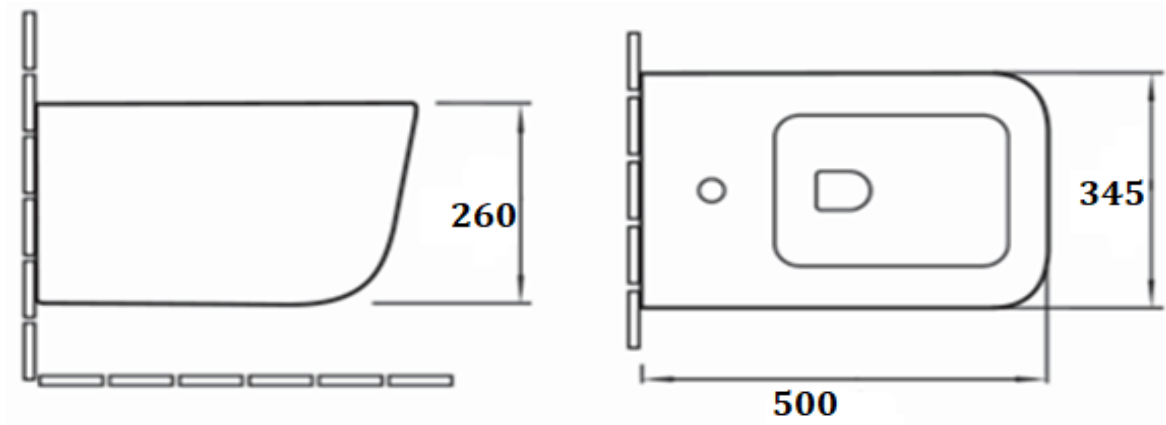

PRODUCT DESCRIPTION: Emma Wall-hung Bidet with fixing bolts.

Product Ref Code :	VCP B2341BD
Product Size (mm) :	500*345*260
Material :	Ceramic
Mounting Type :	Wall mounted
Finish :	White Glossy

DIMENSIONAL DRAWING