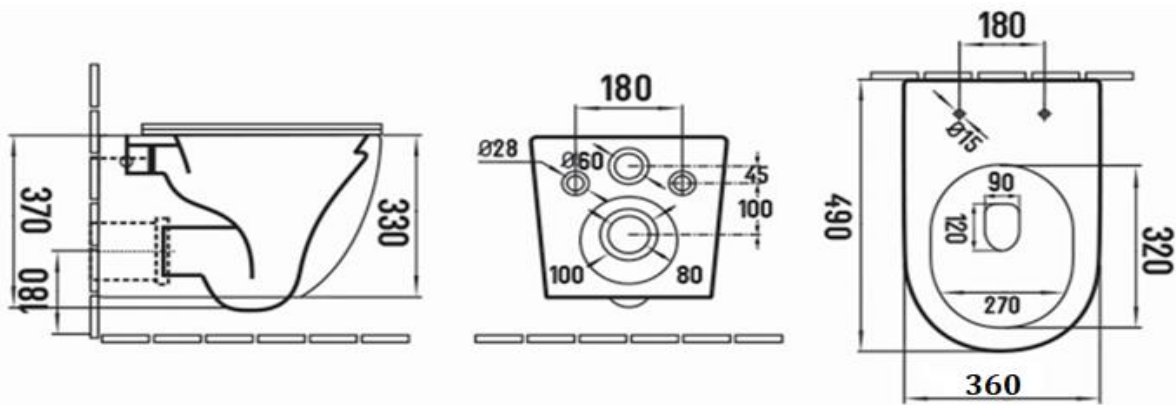

Verde UAE: Tel 02 559 8662 / P.O. Box 45557 Abu Dhabi
Website: www.verdeuae.com / Email: info@verdeuae.com

Verde reserves the right to revise the technical data as above, and is subject to change