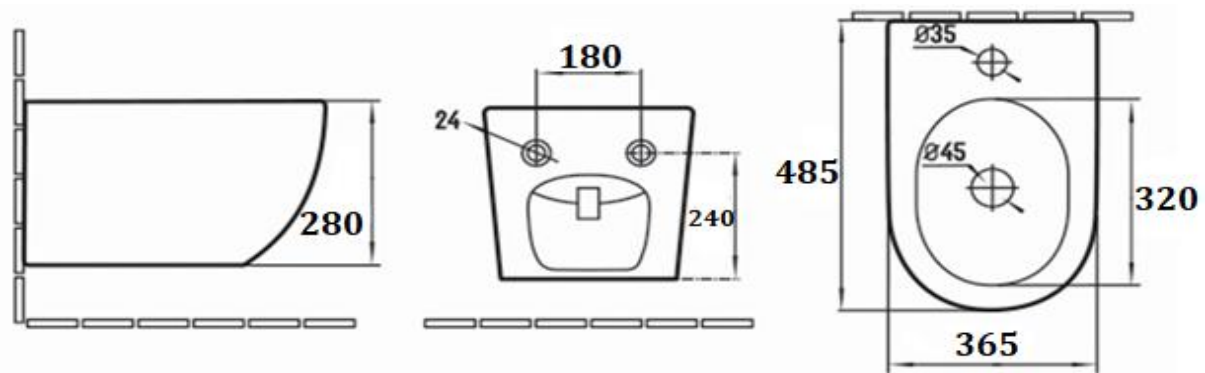

Verde UAE: Tel 02 559 8662 / P.O. Box 45557 Abu Dhabi
Website: www.verdeuae.com / Email: info@verdeuae.com

Verde reserves the right to revise the technical data as above, and is subject to change