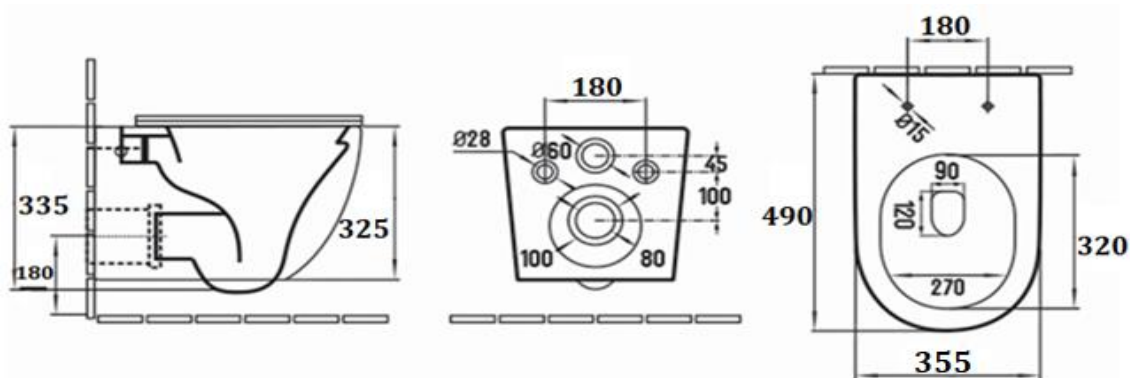

Verde UAE: Tel 02 559 8662 / P.O. Box 45557 Abu Dhabi
Website: www.verdeuae.com / Email: info@verdeuae.com

Verde reserves the right to revise the technical data as above, and is subject to change