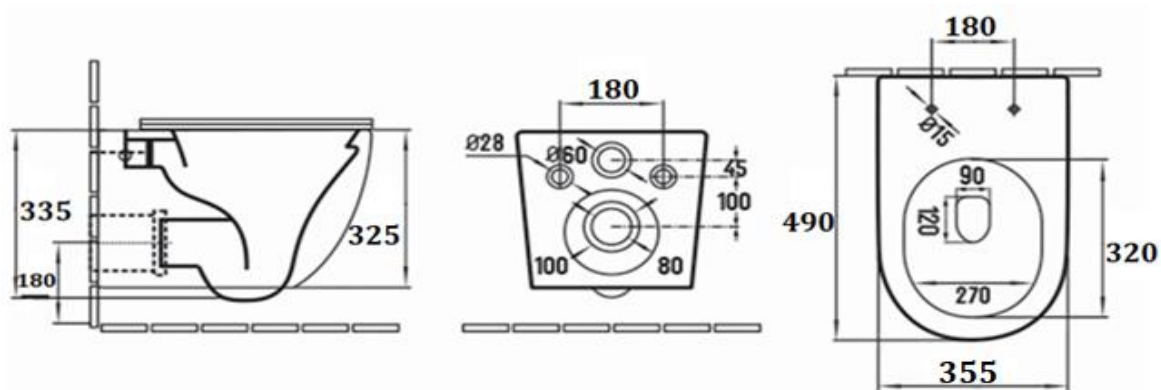

Verde UAE: Tel 02 559 8662 / P.O. Box 45557 Abu Dhabi
Website: www.verdeuae.com / Email: info@verdeuae.com

Verde reserves the right to revise the technical data as above, and is subject to change