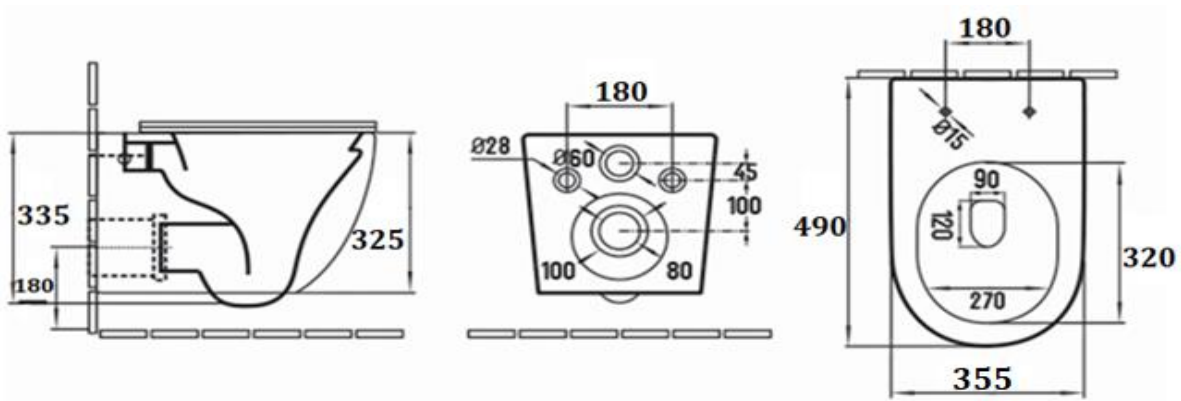

Verde UAE: Tel 02 559 8662 / P.O. Box 45557 Abu Dhabi
Website: www.verdeuae.com / Email: info@verdeuae.com

Verde reserves the right to revise the technical data as above, and is subject to change