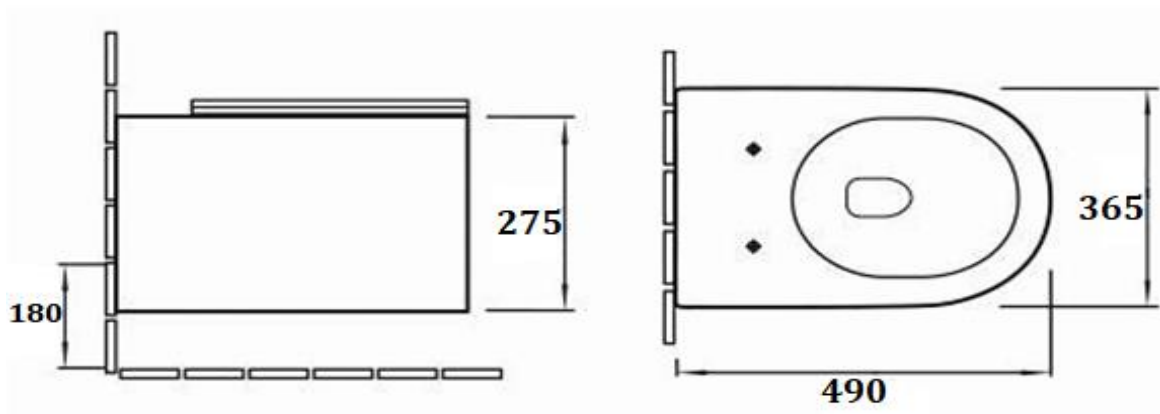

Verde UAE: Tel 02 559 8662 / P.O. Box 45557 Abu Dhabi
Website: www.verdeuae.com / Email: info@verdeuae.com

Verde reserves the right to revise the technical data as above, and is subject to change