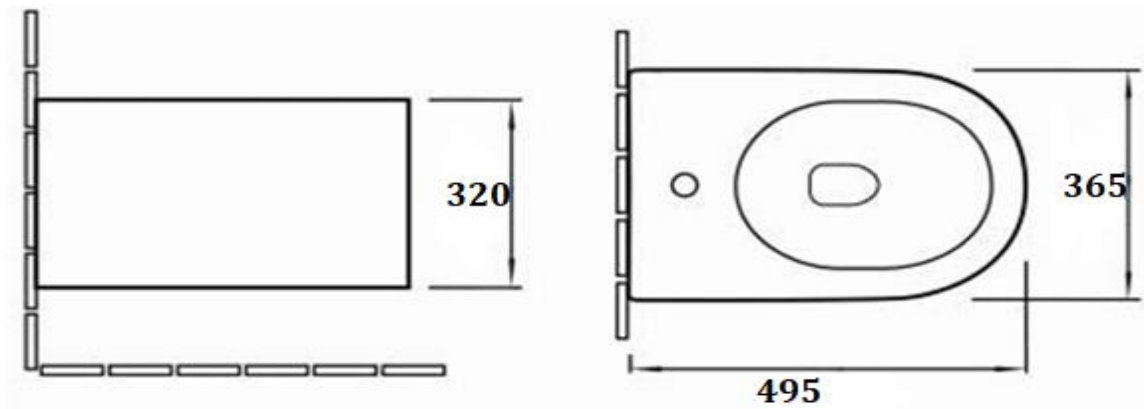

Verde UAE: Tel 02 559 8662 / P.O. Box 45557 Abu Dhabi
Website: www.verdeuae.com / Email: info@verdeuae.com

Verde reserves the right to revise the technical data as above, and is subject to change