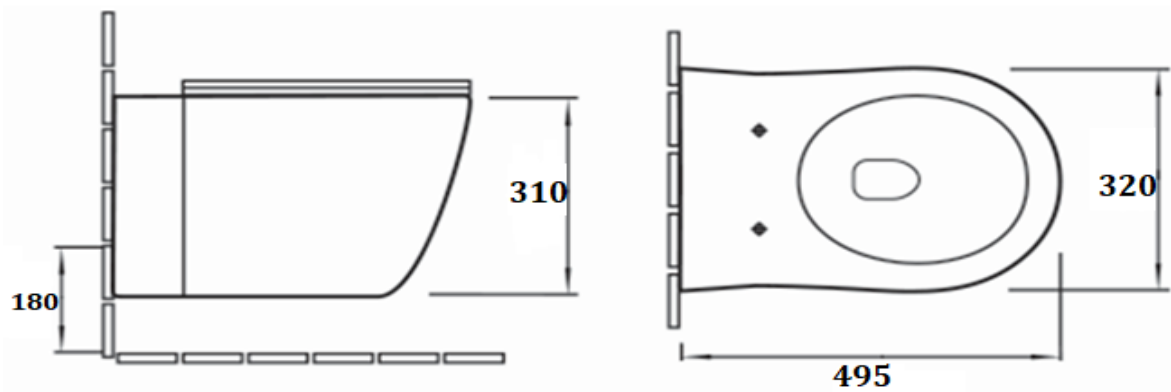

Verde UAE: Tel 02 559 8662 / P.O. Box 45557 Abu Dhabi
Website: www.verdeuae.com / Email: info@verdeuae.com

Verde reserves the right to revise the technical data as above, and is subject to change