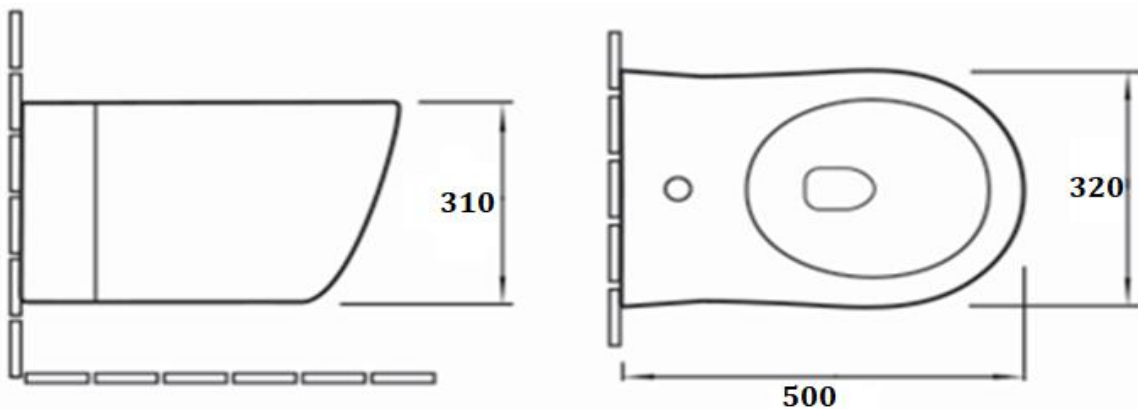

Verde UAE: Tel 02 559 8662 / P.O. Box 45557 Abu Dhabi
Website: www.verdeuae.com / Email: info@verdeuae.com

Verde reserves the right to revise the technical data as above, and is subject to change