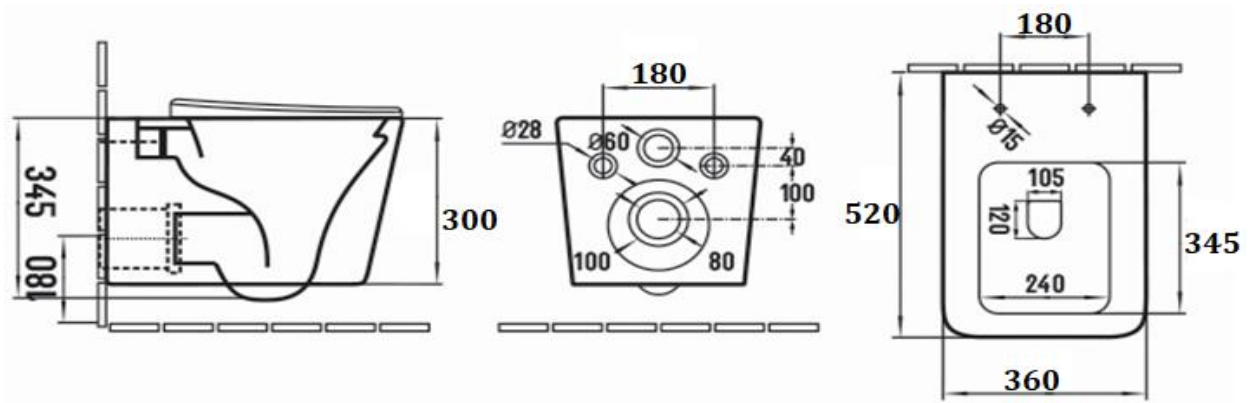

Verde UAE: Tel 02 559 8662 / P.O. Box 45557 Abu Dhabi
Website: www.verdeuae.com / Email: info@verdeuae.com

Verde reserves the right to revise the technical data as above, and is subject to change