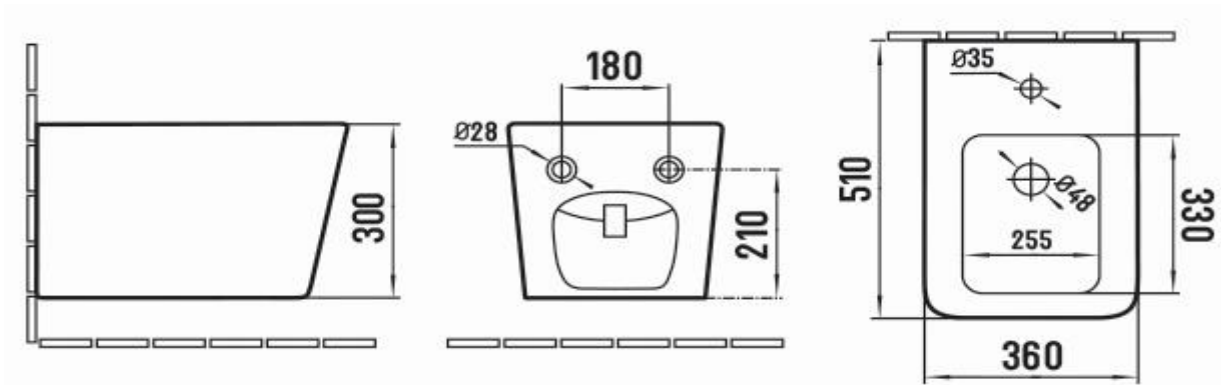

PRODUCT DESCRIPTION: Elegant Wall-hung Bidet with fixing bolts.

Product Ref Code :	VCP B2351BD
Product Size (mm) :	510*360*300
Material :	Ceramic
Mounting Type :	Wall mounted
Finish :	White Glossy

DIMENSIONAL DRAWING