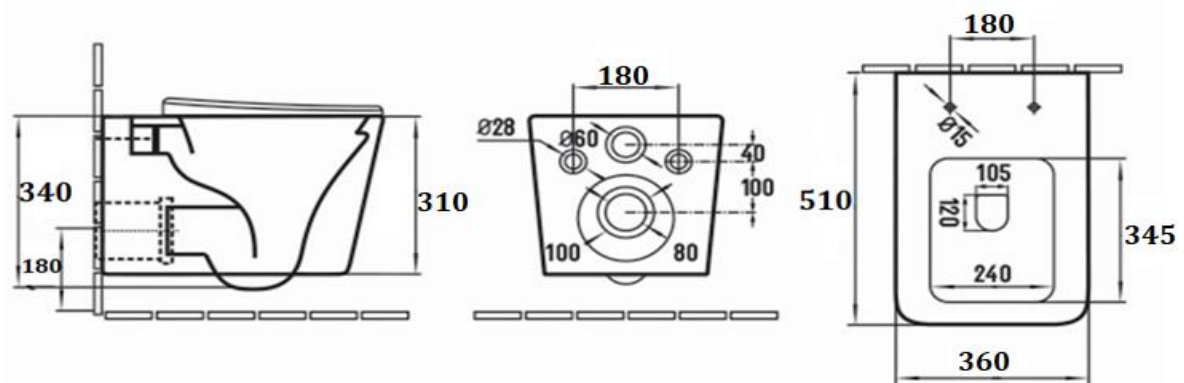

Verde UAE: Tel 02 559 8662 / P.O. Box 45557 Abu Dhabi
Website: www.verdeuae.com / Email: info@verdeuae.com

Verde reserves the right to revise the technical data as above, and is subject to change