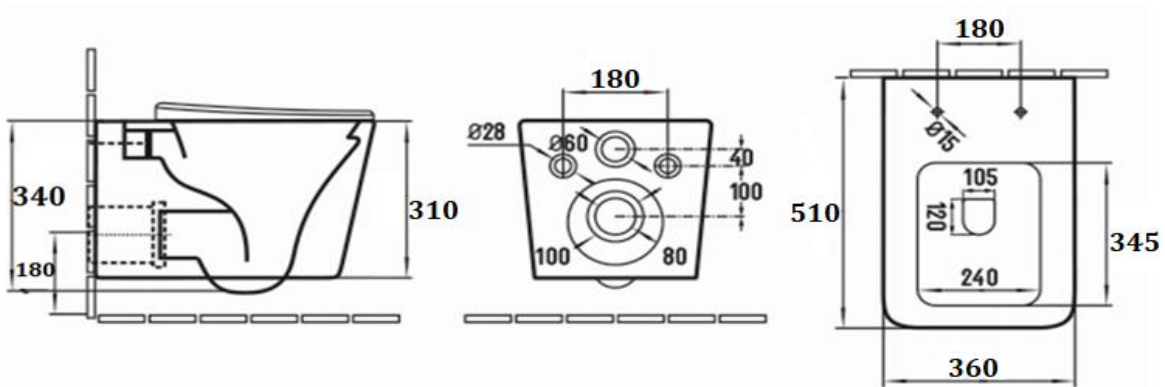

Verde UAE: Tel 02 559 8662 / P.O. Box 45557 Abu Dhabi
Website: www.verdeuae.com / Email: info@verdeuae.com

Verde reserves the right to revise the technical data as above, and is subject to change