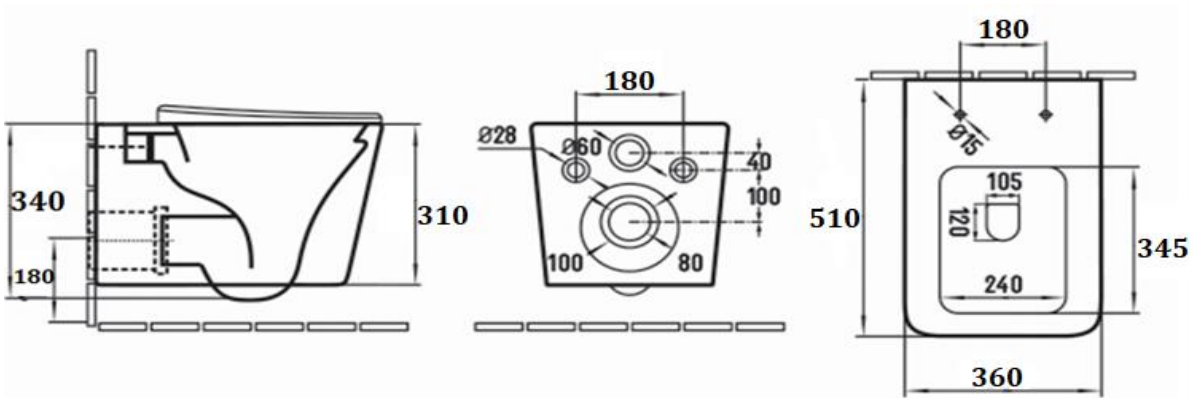

Verde UAE: Tel 02 559 8662 / P.O. Box 45557 Abu Dhabi
Website: www.verdeuae.com / Email: info@verdeuae.com

Verde reserves the right to revise the technical data as above, and is subject to change