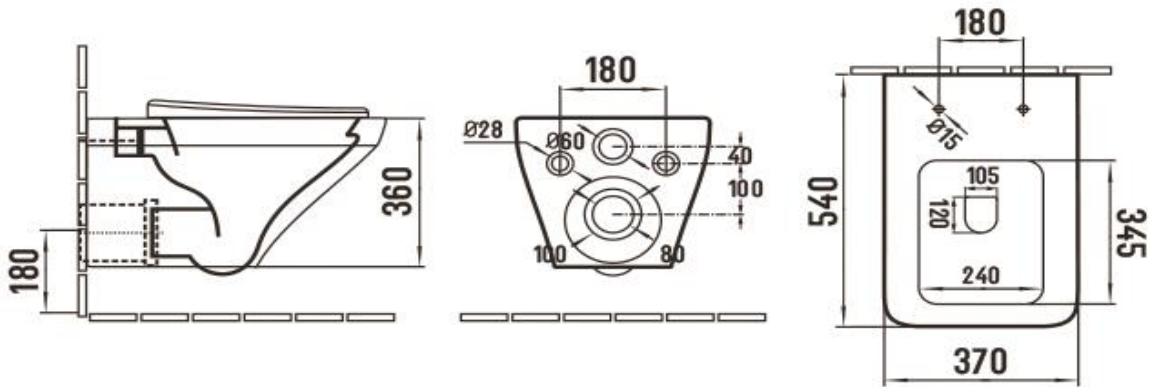

Verde UAE: Tel 02 559 8662 / P.O. Box 45557 Abu Dhabi
Website: www.verdeuae.com / Email: info@verdeuae.com

Verde reserves the right to revise the technical data as above, and is subject to change