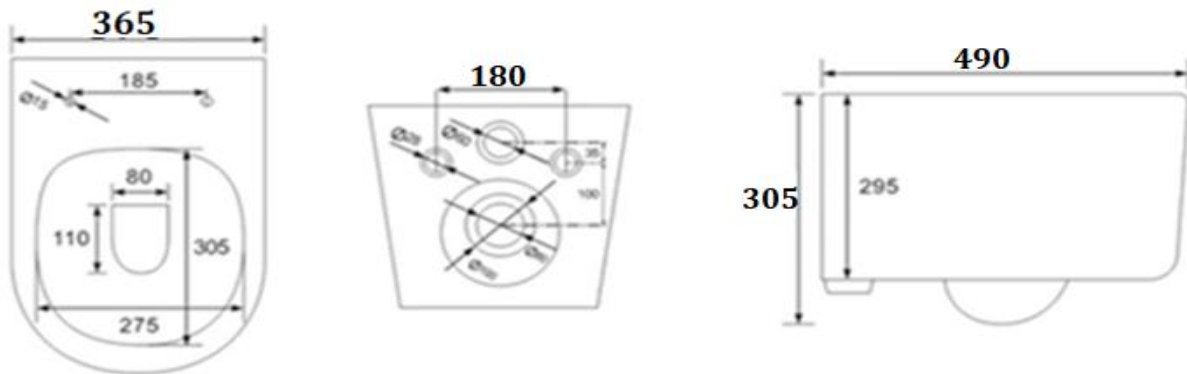

Verde UAE: Tel 02 559 8662 / P.O. Box 45557 Abu Dhabi
Website: www.verdeuae.com / Email: info@verdeuae.com

Verde reserves the right to revise the technical data as above, and is subject to change