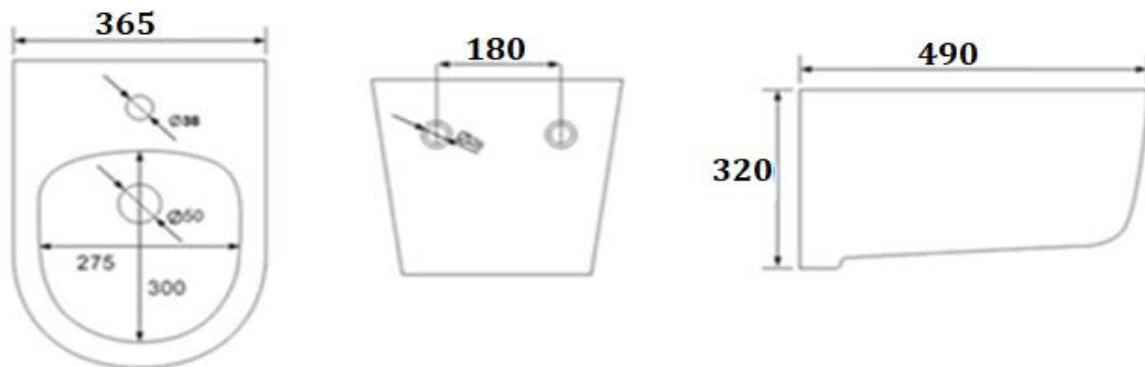

PRODUCT DESCRIPTION: Dawn Wall-hung Bidet with fixing bolts.

Product Ref Code :	VCP B2365-1BD
Product Size (mm) :	490*365*320
Material :	Ceramic
Mounting Type :	Wall mounted
Finish :	White Glossy

DIMENSIONAL DRAWING