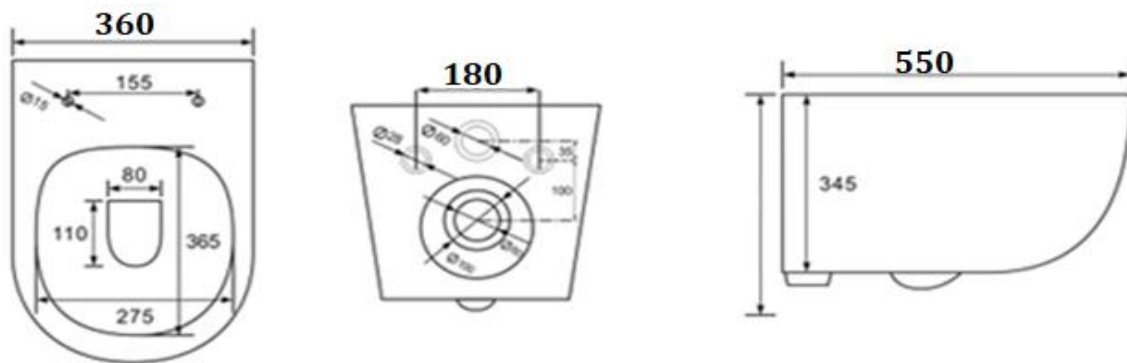

Verde UAE: Tel 02 559 8662 / P.O. Box 45557 Abu Dhabi
Website: www.verdeuae.com / Email: info@verdeuae.com

Verde reserves the right to revise the technical data as above, and is subject to change