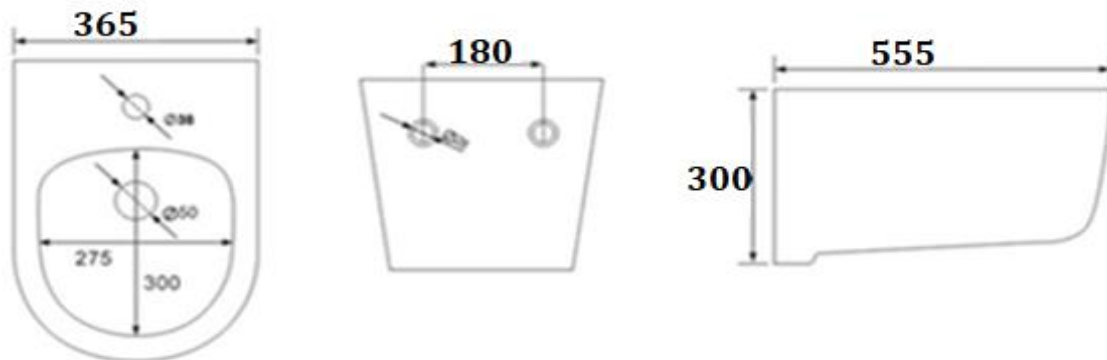

Verde UAE: Tel 02 559 8662 / P.O. Box 45557 Abu Dhabi
Website: www.verdeuae.com / Email: info@verdeuae.com

Verde reserves the right to revise the technical data as above, and is subject to change