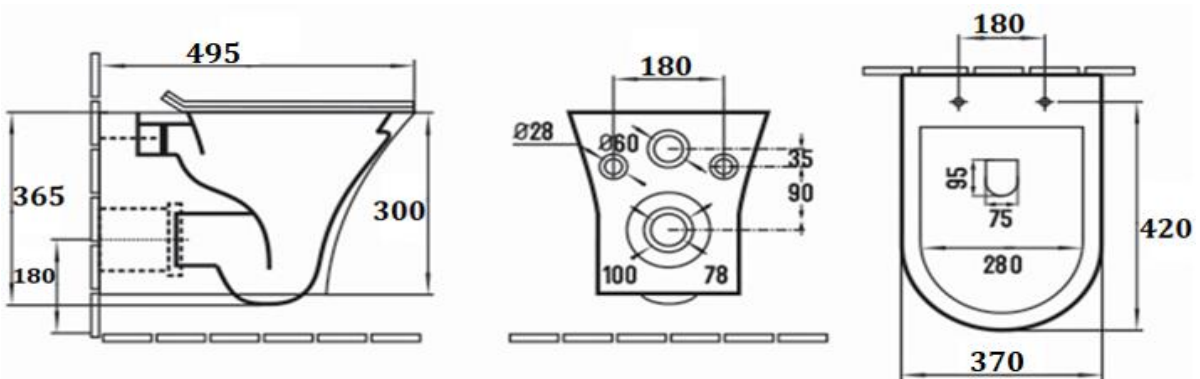

Verde UAE: Tel 02 559 8662 / P.O. Box 45557 Abu Dhabi
Website: www.verdeuae.com / Email: info@verdeuae.com

Verde reserves the right to revise the technical data as above, and is subject to change