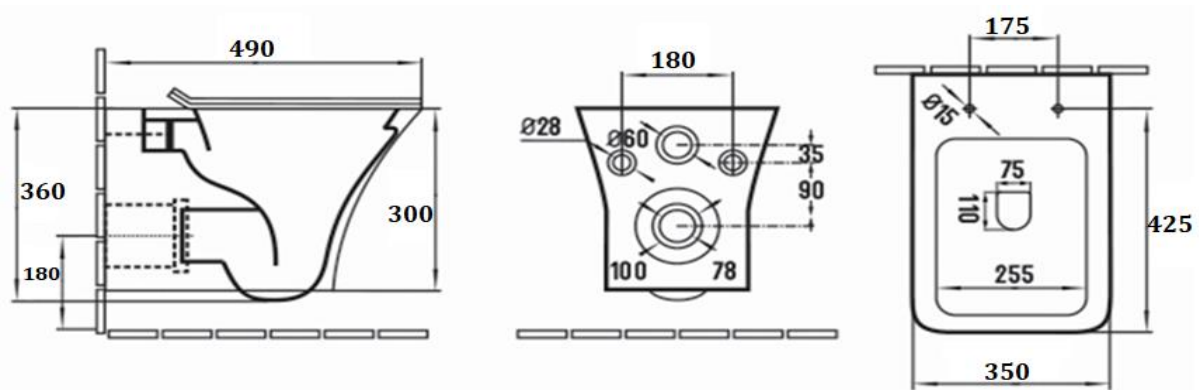

Verde UAE: Tel 02 559 8662 / P.O. Box 45557 Abu Dhabi
Website: www.verdeuae.com / Email: info@verdeuae.com

Verde reserves the right to revise the technical data as above, and is subject to change