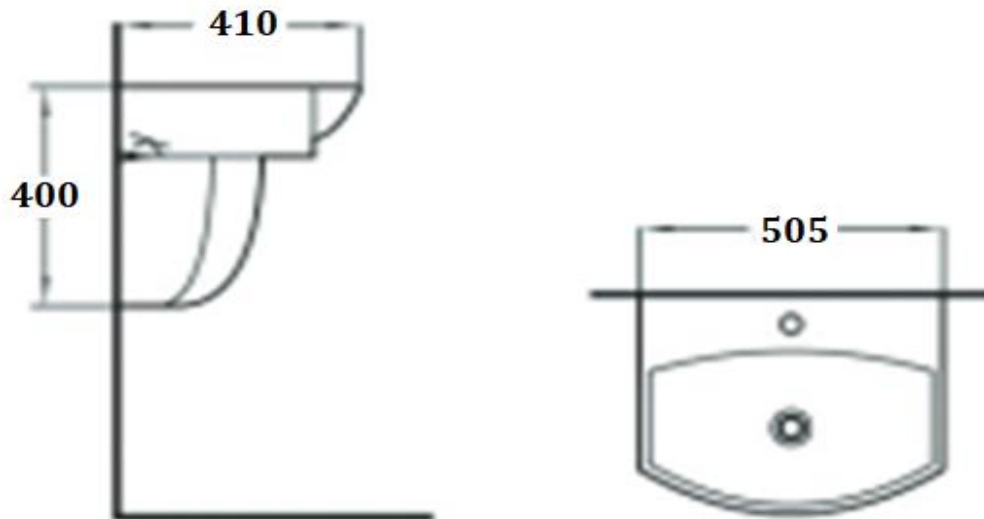

Verde UAE: Tel 02 559 8662 / P.O. Box 45557 Abu Dhabi
Website: www.verdeuae.com / Email: info@verdeuae.com

Verde reserves the right to revise the technical data as above, and is subject to change