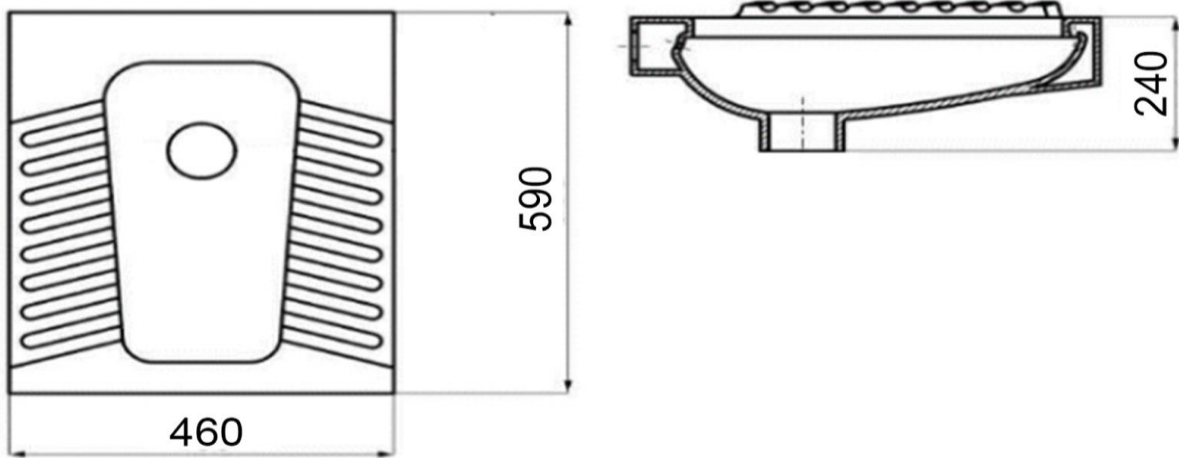

PRODUCT DESCRIPTION: Squatting Pan

Product Ref Code :	VCP D413
Product Size (mm) :	590*460*240
Material :	Ceramic
Mounting Type :	Floor mounted
Finish :	White Glossy

DIMENSIONAL DRAWING

Verde UAE: Tel 02 559 8662 / P.O. Box 45557 Abu Dhabi
Website: www.verdeuae.com / Email: info@verdeuae.com