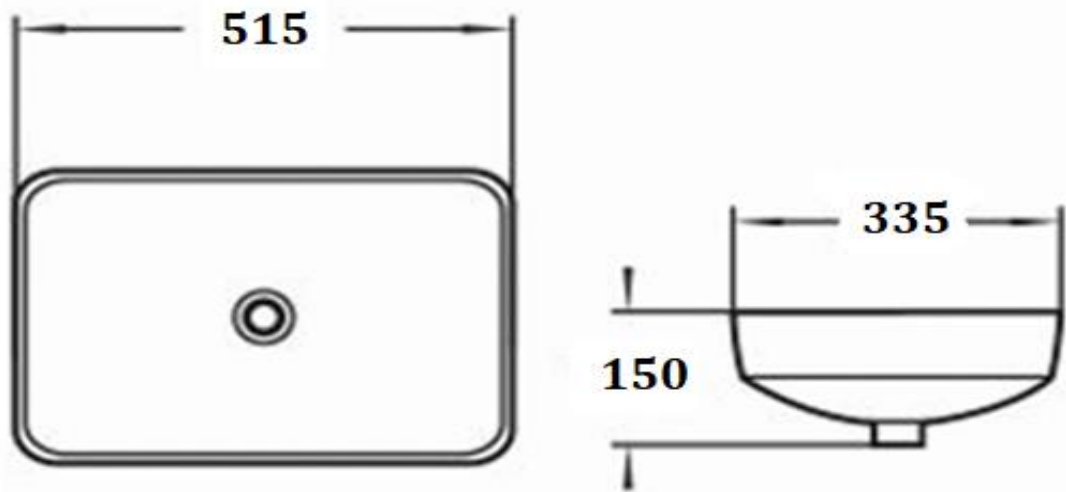

Verde UAE: Tel 02 559 8662 / P.O. Box 45557 Abu Dhabi
Website: www.verdeuae.com / Email: info@verdeuae.com

Verde reserves the right to revise the technical data as above, and is subject to change