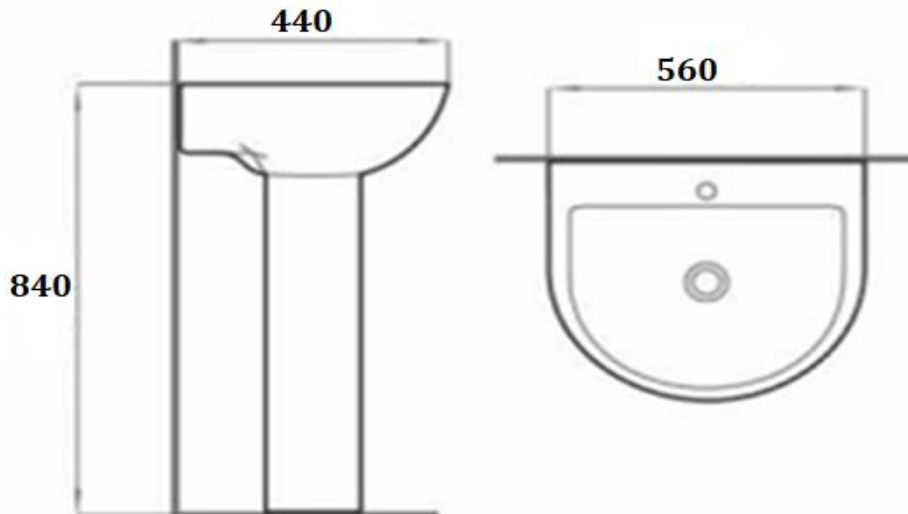

Verde UAE: Tel 02 559 8662 / P.O. Box 45557 Abu Dhabi
Website: www.verdeuae.com / Email: info@verdeuae.com

Verde reserves the right to revise the technical data as above, and is subject to change